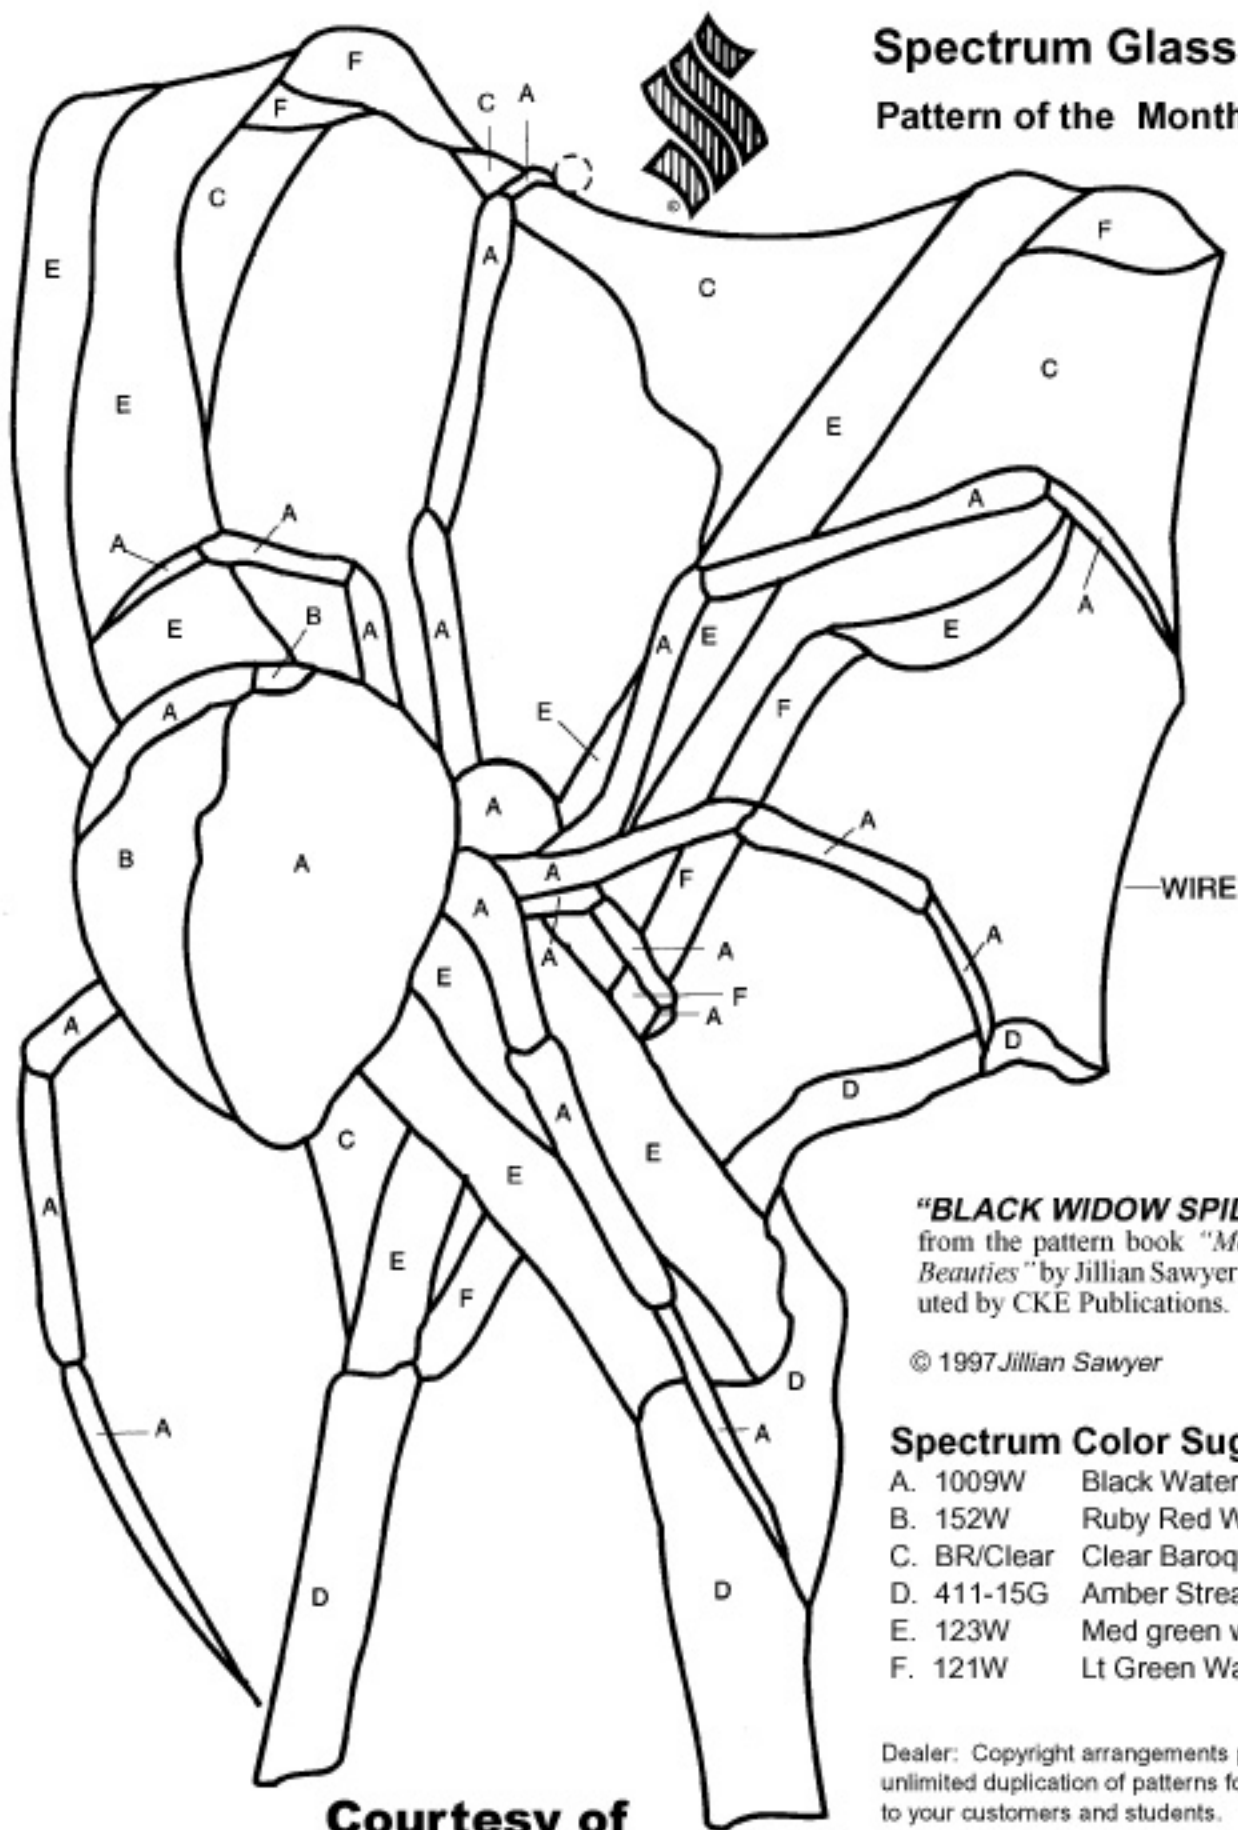

**Spectrum Glass
Pattern of the Month**

"BLACK WIDOW SPIDER"
from the pattern book *"More Bush Beauties"* by Jillian Sawyer. Distributed by CKE Publications.

© 1997 Jillian Sawyer

Spectrum Color Suggestions

- A. 1009W Black Waterglass®
- B. 152W Ruby Red Waterglass
- C. BR/Clear Clear Baroque™
- D. 411-15G Amber Streaky
- E. 123W Med green waterglass
- F. 121W Lt Green Waterglass

Dealer: Copyright arrangements permit unlimited duplication of patterns for distribution to your customers and students.